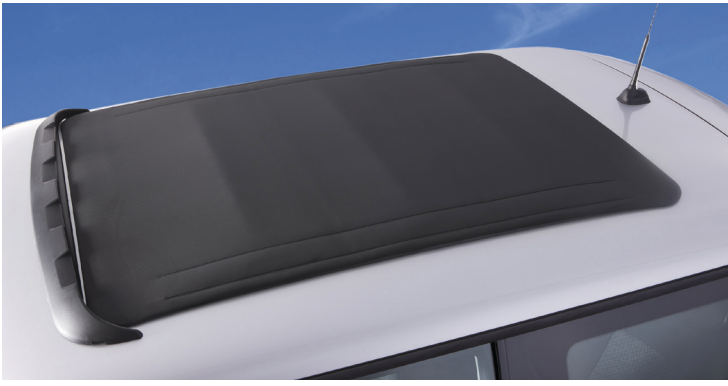

Hollandia 400

Specialty Sunroof - Folding Fabric Series

Now with
STRUCTURE+PLUS

Specialty Sunroofs - Folding Fabric

The Hollandia 400 Power Fabric Folding sunroof is as close as you can get to a convertible. This dynamic folding fabric sunroof lets you and your car stand out in a crowd. Electrically operated, the Hollandia 400 can be opened at the touch of a button to any desired position. Go ahead. Open your Hollandia 400 to a fabulous view, and make the sky come alive. The Hollandia 400 is now equipped with Structure Plus. Structure Plus is designed to ensure proper function and strength in all approved Webasto sunroof installations. The additional structure and specific design make Webasto sunroofs with Structure Plus the strongest aftermarket sunroofs in Webasto's portfolio.

| Features | | Hollandia 400 Classic |
|--|------------|-----------------------|
| Wind Deflector | | ■ |
| Original Owner: 36 Month Parts Warranty | | ■ |
| Dimensions | Frame Size | 44.5" x 32.8" |
| | Opening | 24.5" x 25.2" |

- Product Features:**
- Sporty and dynamic fabric-folding sunroof
 - Largest sunroof opening available
 - High-quality, reinforced outer cover ensures durability
 - Aerodynamic wind-deflector
 - Illuminated user control panel available
 - Full power operation

Classic Control

■ — Press-and-Hold Open

■ — Press-and-Hold Close

*Structural integrity is significantly increased with the addition of Structure Plus.
All SoLAire and Hollandia aftermarket sunroof product lines have been tested and meet or exceed the applicable U.S. Federal Motor Vehicle Safety Standards (FMVSS) and Regulations.